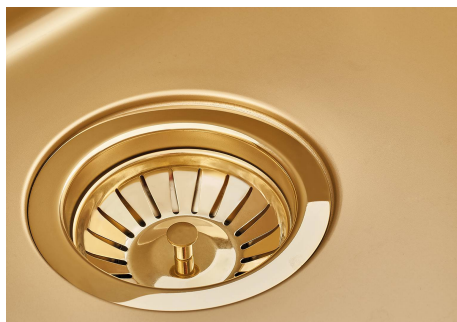

GALLERIA FOTOGRAFICA